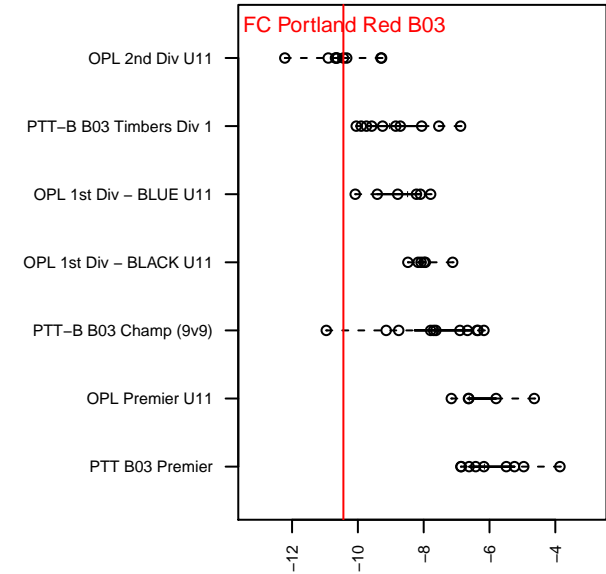

# FC Portland Red B03

FC Portland  
 Portland, OR  
 B03 total strength=61  
 attack=0.14 defense=0.04  
 fall league = OPL 2nd Div U11  
 spr league = Spr OPL Umpqua Div U11

alt names used:  
 FC Portland Academy 2003 Boys – Red  
 FC Portland Academy 2003 Boys – Red  
 FC Portland Academy 2003 Boys – Red

Venues played:  
 2014 OPL Second Division U11  
 2014 Directors Cup OPL Silver U11  
 2014 Spr OPL Umpqua Division U11

**FC Portland Red B03**  
 Dots are actual minus expected GF (blue circles) and GA (red triangles).  
 Blue line is smoothed change in attack strength. Red is smoothed change in defense strength.

**attack and defense variance (black dot)  
relative to other teams  
and top 10 in region**

**attack and defense rating  
relative to others at age  
and all opponents in last 13 months**

**Performance relative to 13 month average**